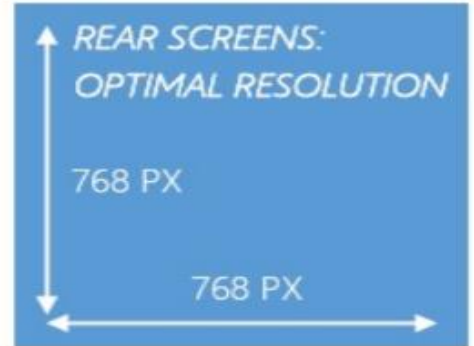

LED Creative Requirements

Optimal Resolutions	- 768 x 1366
Type	- Typography should be 15 pixels/points or larger. - For legibility purposes use a sans serif font. BOLD font preferred - Use safe title guidelines.
Images	- Images should match dimensions indicated above and favour landscape over portrait framing. - Image Resolution should be 72 pixels per inch and use RGB Colours.
Videos	When designing your own creative, produced a video for the side screens of the truck (1366 X 768) and a static image for the back screen. (768 X 768). Videos should have the following: - Frame rate of 30FPS or 29.971FPS - MPEG 4 Video

Creative Visibility

Example

BAD

Example

Good